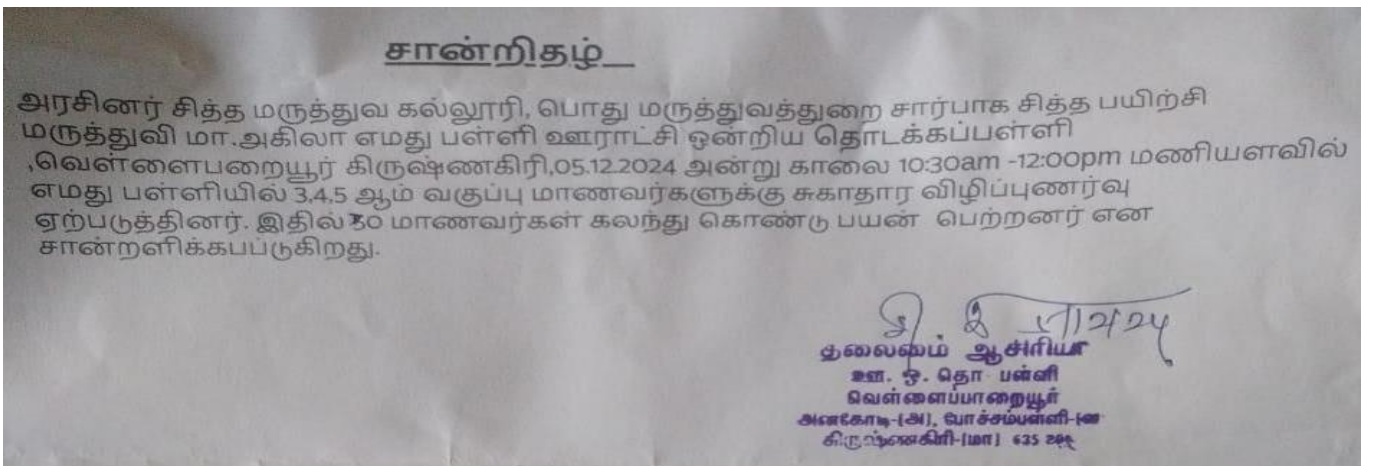

Name of the student who conducted the program: Dr.M.Akila,BSMS.,CRRI

Name the school: Panchayat union school, Vellaiparaiyur . Address: Panchayat union school, Vellaiparaiyur, Katagaram, Krishnagiri. Type of the school : Government school . Principal name: Maruthuraj

Objective:

- 1.To educate students on the importance of hygiene and nutrition for overall health
- 2.To promote healthy habits and practices among students
- 3.To promote adopting healthy lifestyle choices (physical activity, sleep and screen time)
- 4.About stress management

CAMP DETAILS: Camp begins 10:30 a.m. Awareness on Personal hygiene, Importance of nutrition, breathing exercises to maintain healthy body, and conducted whereas games to improve the concentration & memory power.

Participants: - Number of Students – 30; Teaching staffs – 2; non-teaching staff -1

Demographics: - Students

Conclusion: - This camp marked a significant step towards promoting holistic well-being and health education in our community. Educated 30 students on hygiene and nutrition and fostered collaboration between schools, healthcare providers and communities. We look forward to continued collaboration and progress.