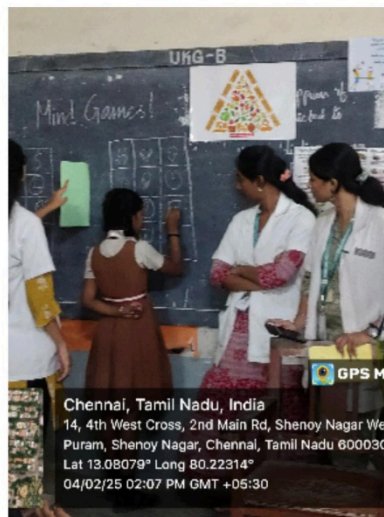

Chennai, Tamil Nadu, India
Dr.bms Mat. School, 16/40, 1st Main Rd W, Bharathi Puram, Sheno Nagar, Chennai, Tamil Nadu 600030, India
Lat 13.080287° Long 80.223051°
04/02/25 01:05 PM GMT +05:30

Chennai, Tamil Nadu, India
14, 4th West Cross, 2nd Main Rd, Sheno Nagar West Puram, Sheno Nagar, Chennai, Tamil Nadu 600030, India
Lat 13.08079° Long 80.22314°
04/02/25 02:07 PM GMT +05:30